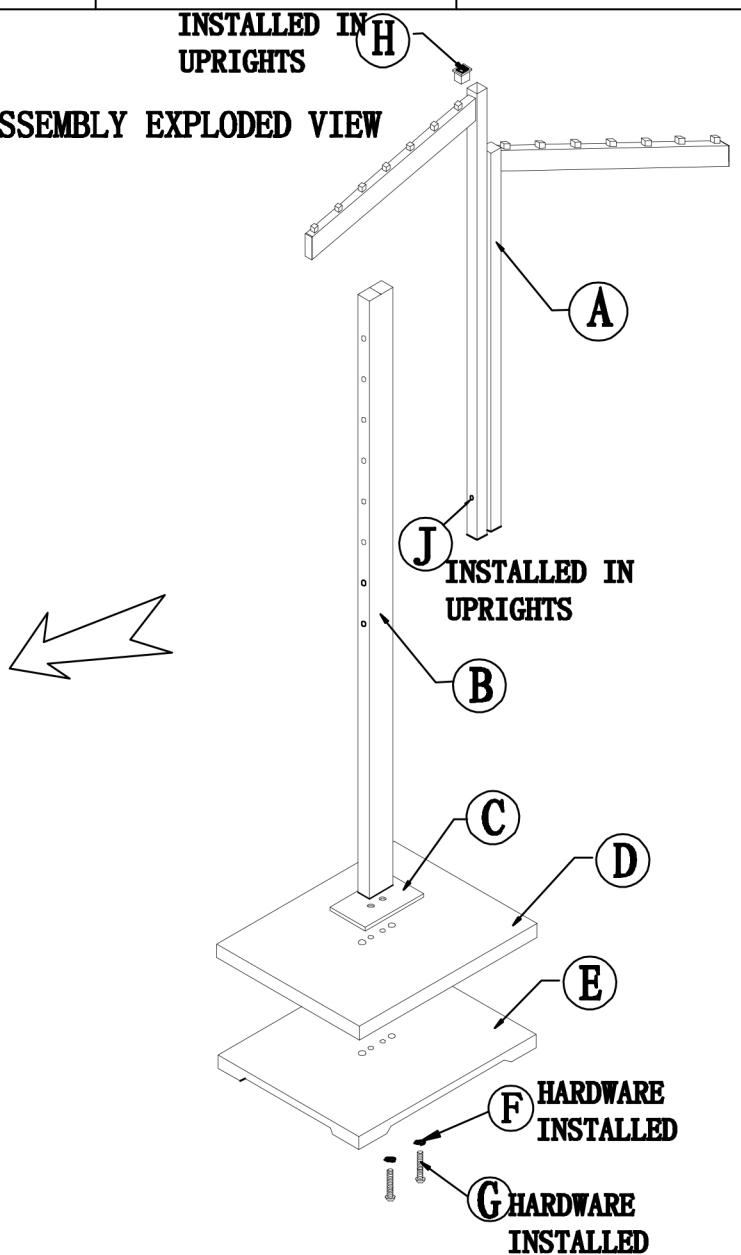

2-Way Rack - Chrome - Waterfall Arms

SKU# 02002CH

<p>A</p>  <p>2PCS</p>	<p>B</p>  <p>1PC</p>	<p>C</p>  <p>1PC</p>	<p>G</p>  <p>HARDWARE INSTALLED 2PCS</p>
		<p>D</p>  <p>1PC</p>	<p>H</p>  <p>INSTALLED IN UPRIGHTS 1PC</p>
		<p>E</p>  <p>1PC</p>	<p>I</p>  <p>1PC</p>
		<p>F</p>  <p>HARDWARE INSTALLED 2PCS</p>	<p>J</p>  <p>INSTALLED IN UPRIGHTS 2PCS</p>

ASSEMBLING DRAWING

ASSEMBLY EXPLODED VIEW

DAWSON JONES

STORE FIXTURES

2960 Amwiler Rd.
 Atlanta, Ga 30360
 dawsonjones.com
 (800) 418-1954
 (770) 458-7234