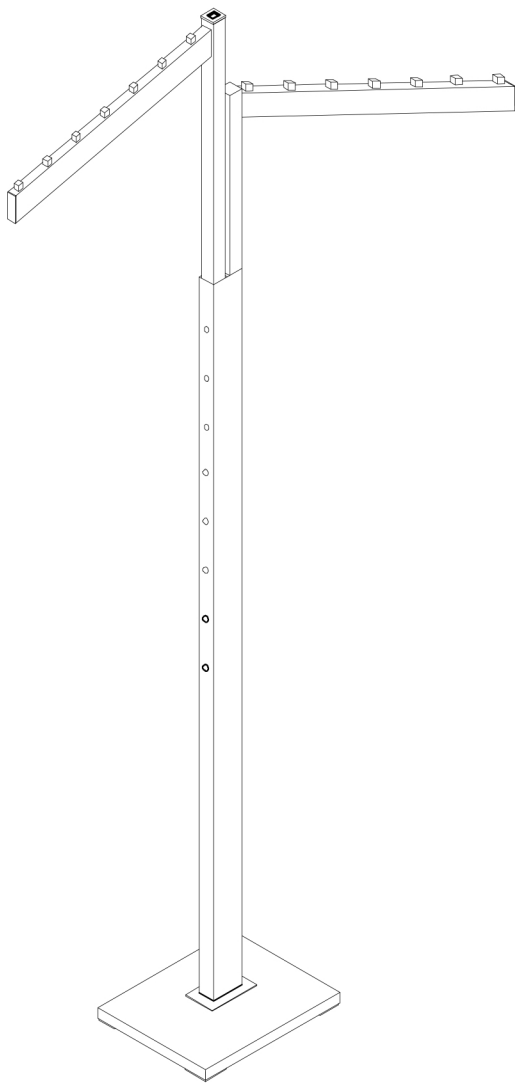

2-Way Rack - Chrome - Waterfall Arms

SKU# 02002CH

<p>A</p>  <p>2PCS</p>	<p>B</p>  <p>1PC</p>	<p>C</p>  <p>1PC</p>	<p>G</p>  <p>HARDWARE INSTALLED 2PCS</p>
		<p>D</p>  <p>1PC</p>	<p>H</p>  <p>INSTALLED IN UPRIGHTS 1PC</p>
		<p>E</p>  <p>1PC</p>	<p>I</p>  <p>1PC</p>
		<p>F</p>  <p>HARDWARE INSTALLED 2PCS</p>	<p>J</p>  <p>INSTALLED IN UPRIGHTS 2PCS</p>

ASSEMBLING DRAWING

ASSEMBLY EXPLODED VIEW

DAWSON JONES

STORE FIXTURES

2960 Amwiler Rd.
 Atlanta, Ga 30360
 dawsonjones.com
 (800) 418-1954
 (770) 458-7234